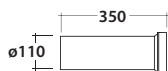

Complementi/Complement

Art.**RASP****

Tubo raccordo per scarico a parete cm 35.Peso 0,25 Kg
Pipe for wall drain 35cm.Weight 0,25 Kg

Art.**FXVF**