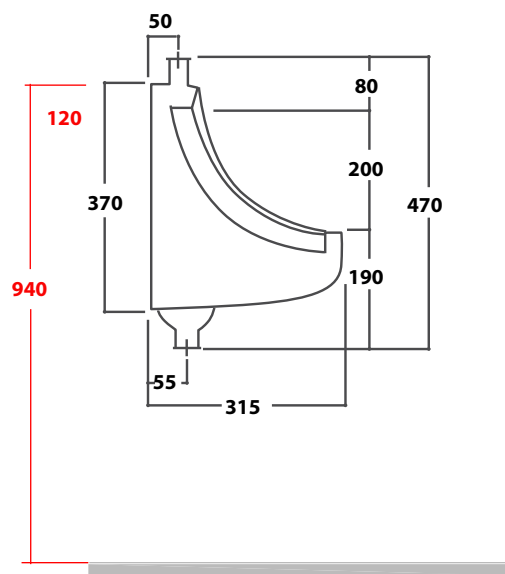

# ORINATOIO ROLLE

Art.ARC50101

\*Quota d'installazione consigliata  
\*Advised measure for installation

Rolle, orinatoio a parete ,fissaggi inclusi . Peso 9Kg  
Rolle,Wall hung urinal, fixing kit included. Weight Kg 9