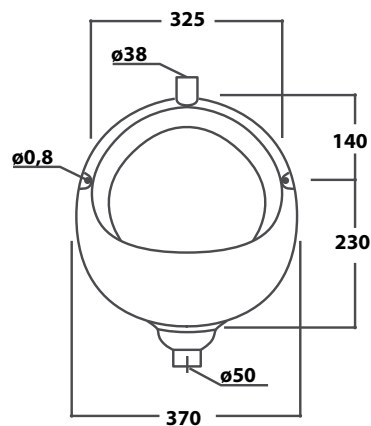

# ORINATOIO ROLLE

Art.ARC50101

\*Quota d'installazione consigliata  
\*Advised measure for installation

Rolle, orinatoio a parete ,fissaggi inclusi . Peso 9Kg  
Rolle,Wall hung urinal, fixing kit included. Weight Kg 9