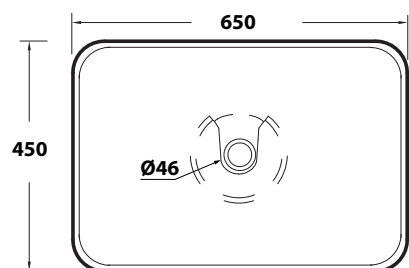

LAVABO FORMOSA 65 CM

Art.FOR4265001+Art. FORCOCS01

*Quota d'installazione consigliata
*Advised measure for installation

Agg. 01/2020

Lavabo centro stanza . Peso 26 Kg
Free standing washbasin . Weight Kg 26