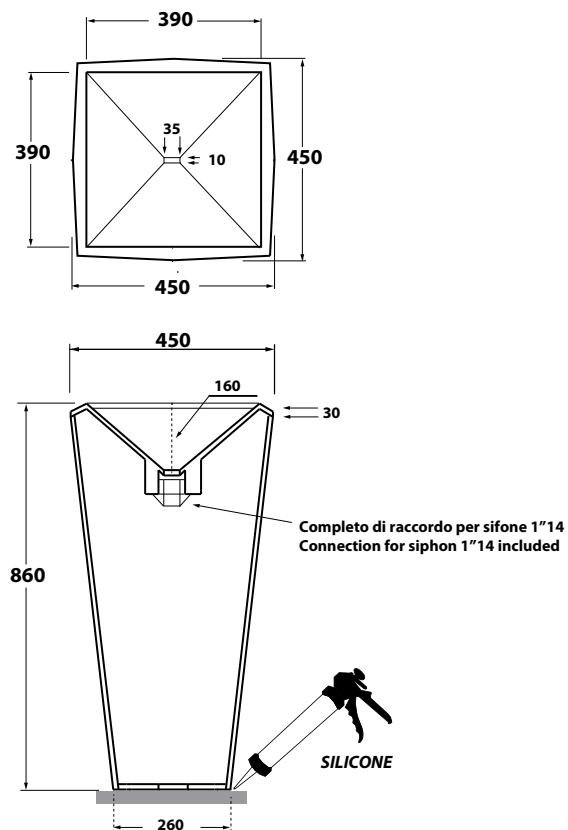

LAVABO CRYSTAL 45 CM

Art.CRY4745001

*Quota d'installazione consigliata
*Advised measure for installation

Lavabo centro stanza in SOLID SURFACE . Peso 28 Kg
Free standing washbasin made in SOLID SURFACE. Weight Kg 28